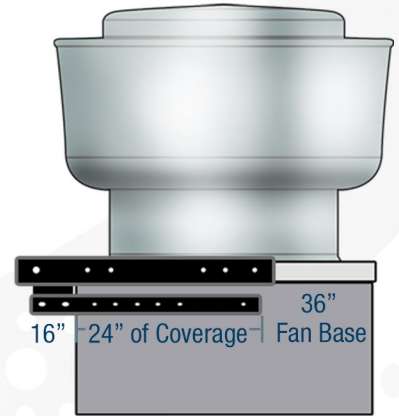

Hinge Model

Proper Size of Fan Base

QF-18	<i>(Provides 12" of coverage)</i>	12"-18"
QF-24	<i>(Provides 18" of coverage)</i>	18"-28"
QF-30	<i>(Provides 24" of coverage)</i>	24"-36"
QF-36*	<i>(Provides 30" of coverage)</i>	30"-45"
QF-42*	<i>(Provides 36" of coverage)</i>	36"-54"
SH-18	<i>(Provides 12" of coverage)</i>	12"-18"
SH-24	<i>(Provides 18" of coverage)</i>	18"-27"
SH-30	<i>(Provides 24" of coverage)</i>	24"-36"
SH-36*	<i>(Provides 30" of coverage)</i>	30"-45"
SH-42*	<i>(Provides 36" of coverage)</i>	36"-54"
SH-48*	<i>(Provides 42" of coverage)</i>	42"-63"

30" Hinge Kit Example