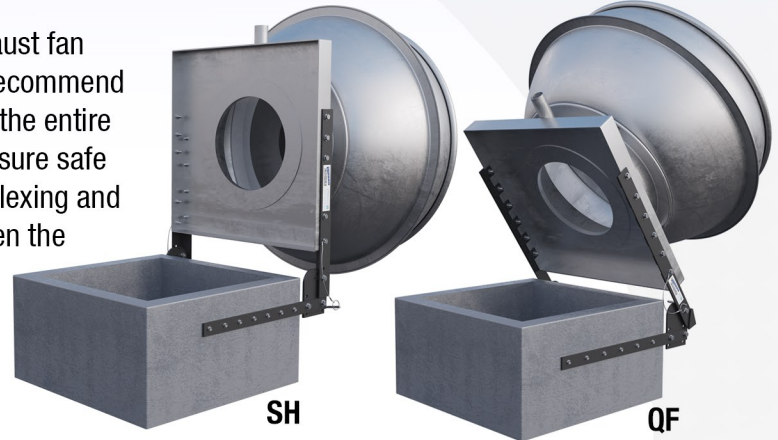

OMNI SUPPLY
RESOURCE FOR THE KEC INDUSTRY

Fan Hinging

Sizing Recommendations

In order to provide effective support and to safely hinge an exhaust fan using any Super Hinge exhaust fan hinging system, we highly recommend that you choose a model which supports anywhere from 2/3 to the entire fan base. By following Omni's sizing guidelines, you not only ensure safe support of the thin material of the fan base, you also eliminate flexing and bending of the fan base which can compromise the seal between the bottom of the fan and the duct it is mounted to. Failure to do so greatly increases the risk of damaged fan bases, inefficient exhaust draw due to vacuum leaks, grease seepage and personal injury due to fan base or hinging failure.

Hinge Model

Proper Size of Fan Base

QF-18	<i>(Provides 12" of coverage)</i>	12"-18"
QF-24	<i>(Provides 18" of coverage)</i>	18"-28"
QF-30	<i>(Provides 24" of coverage)</i>	24"-36"
QF-36*	<i>(Provides 30" of coverage)</i>	30"-45"
QF-42*	<i>(Provides 36" of coverage)</i>	36"-54"
SH-18	<i>(Provides 12" of coverage)</i>	12"-18"
SH-24	<i>(Provides 18" of coverage)</i>	18"-27"
SH-30	<i>(Provides 24" of coverage)</i>	24"-36"
SH-36*	<i>(Provides 30" of coverage)</i>	30"-45"
SH-42*	<i>(Provides 36" of coverage)</i>	36"-54"
SH-48*	<i>(Provides 42" of coverage)</i>	42"-63"