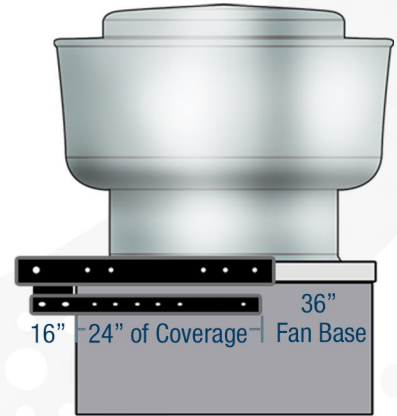

Hinge Model

Proper Size of Fan Base

QF-18	<i>(Provides 12" of coverage)</i>	12"-18"
QF-24	<i>(Provides 18" of coverage)</i>	18"-28"
QF-30	<i>(Provides 24" of coverage)</i>	24"-36"
QF-36*	<i>(Provides 30" of coverage)</i>	30"-45"
QF-42*	<i>(Provides 36" of coverage)</i>	36"-54"
SH-18	<i>(Provides 12" of coverage)</i>	12"-18"
SH-24	<i>(Provides 18" of coverage)</i>	18"-27"
SH-30	<i>(Provides 24" of coverage)</i>	24"-36"
SH-36*	<i>(Provides 30" of coverage)</i>	30"-45"
SH-42*	<i>(Provides 36" of coverage)</i>	36"-54"
SH-48*	<i>(Provides 42" of coverage)</i>	42"-63"

30" Hinge Kit Example